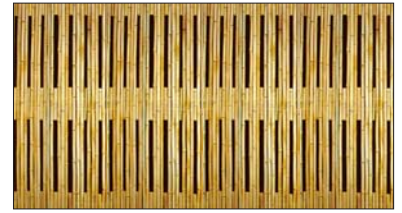

NATURAL UNIQUE BEAUTIFUL GREEN

SAN DIEGO
6' x 8' whole bamboo fence
with alternate spaces
25-30mm diameter culm

PANAMA
6' x 8' whole bamboo fence
with alternate spaces
25-30mm diameter culm

JATI
6' x 8' whole bamboo fence
25-30mm diameter culm

JATI SMOKED
6' x 8' whole bamboo fence
25-30mm diameter culm

CEBU
6' x 8' whole bambo fence
16mm diameter culm

CEBU SMOKED
6' x 8' whole bambo fence
16mm diameter culm

KOKOMO
6' x 8' whole bamboo fence
with coconut string detail
25-30mm diameter culm

KOKOMO SMOKED
6' x 8' whole bamboo fence
with coconut string detail
25-30mm diameter culm

TIGER BOO
6' x 8' whole bambo fence
in tiger stripe pattern
16mm diameter culm

METAL FRAMES
6' X 8' and 6' X 42"
1 1/2" U channel outer frame
zinc and powder coated
available in flat black
and copper vein